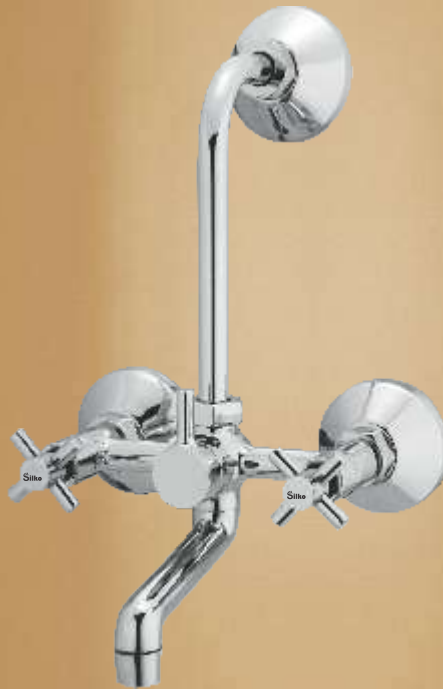

High Neck Pillar Cock

Concealed Stop Cock

Sink Mixer

Wall Mixer Telephonic L- Bend

Swan Neck

Sink Cock

Corsa

Collection

Bib Cock

Long Body

2 in 1 Bib Cock

Angle Cock

Pillar Cock

Refreshing top notes, which cleanse and energise. Intense, lingering base notes to relax and soothe. Enrich your spa journey with layers of fragrance. Tease your olfactory receptors – infuse the air with scented oils.

High Neck Pillar Cock

Concealed Stop Cock

Sink Mixer

Wall Mixer Telephonic L- Bend

Swan Neck

Sink Cock

Sparkle

Collection

Bib Cock

Long Body

2 in 1 Bib Cock

Concealed Stop Cock

Center Hole
Basin Mixer

Pillar Cock

Angle Cock

Sink Cock