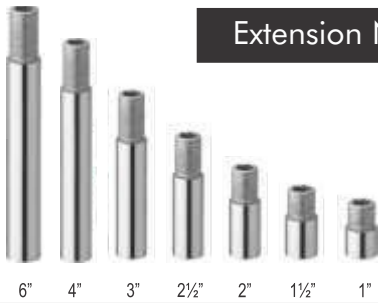

Square Tip Ton Spout

Accessories

Inner Fitting (Spindle)

(Size 1 to 6)

Inner Fitting (Ceramic Disc)

Concealed Disc 20 mm Heavy Light

Extension Nipple

6" 4" 3" 2½" 2" 1½" 1"