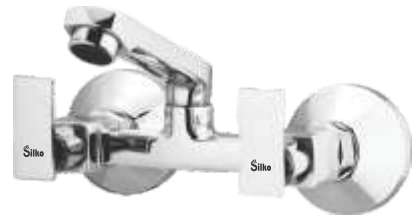

Concealed Stop Cock 1/2"

Concealed Stop Cock 3/4"

Sink Mixer

Wall Mixer Telephonic L- Bend

Swan Neck

Sink Cock

Square Collection

Bib Cock

Extra Long Nose

Concealed Stop Cock 1/2"

Sink Mixer

Wall Mixer Telephonic L- Bend

Swan Neck

Sink Cock

Fusion

Collection