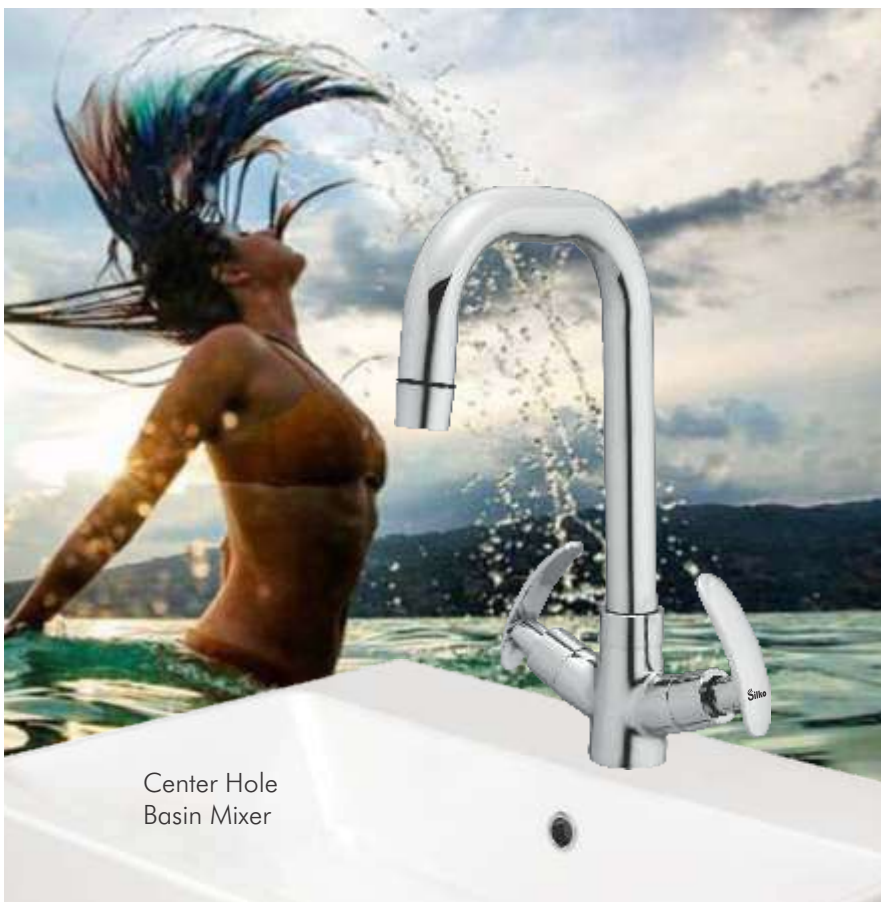

Moon

Collection

Long Body